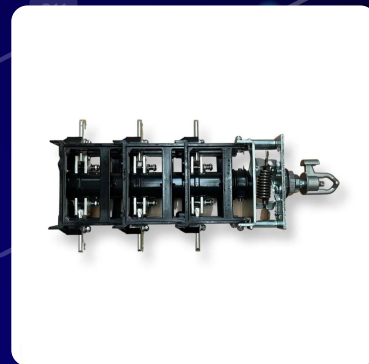

Fabricamos

- Fabricamos transformadores secos, fusibles y seccionadores a los mejores precios del país
- Hemos creado **nuestra propia marca** con garantía incluida
- Podemos **mejorar cualquier precio** de la competencia