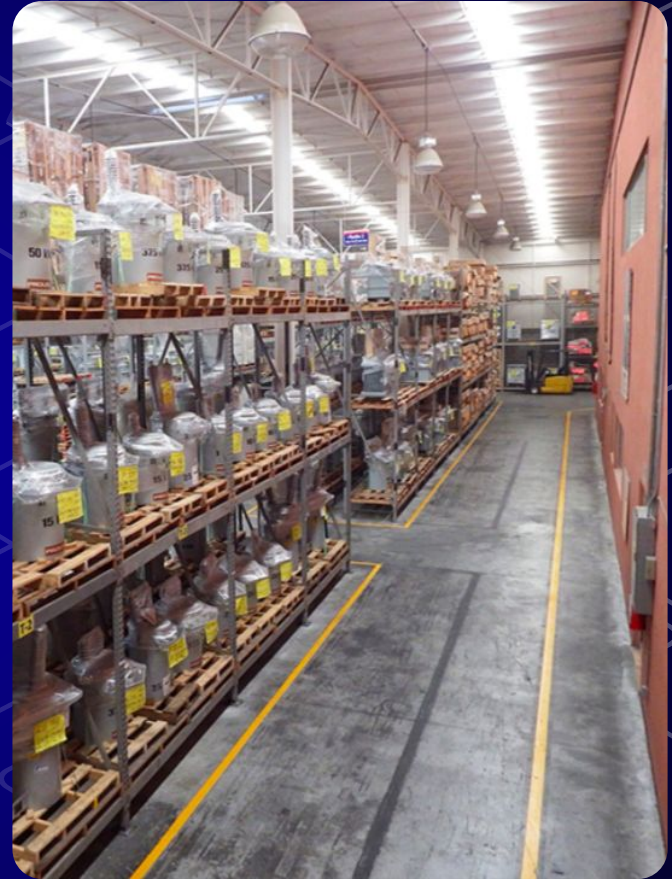

[Video empresarial](#)

Nosotros

- Tenemos **entrega inmediata** con el inventario más grande de México
- Podemos dar **precios más bajos** que los fabricantes de transformadores
- Vendemos a la misma CFE y a los fabricantes de transformadores

001